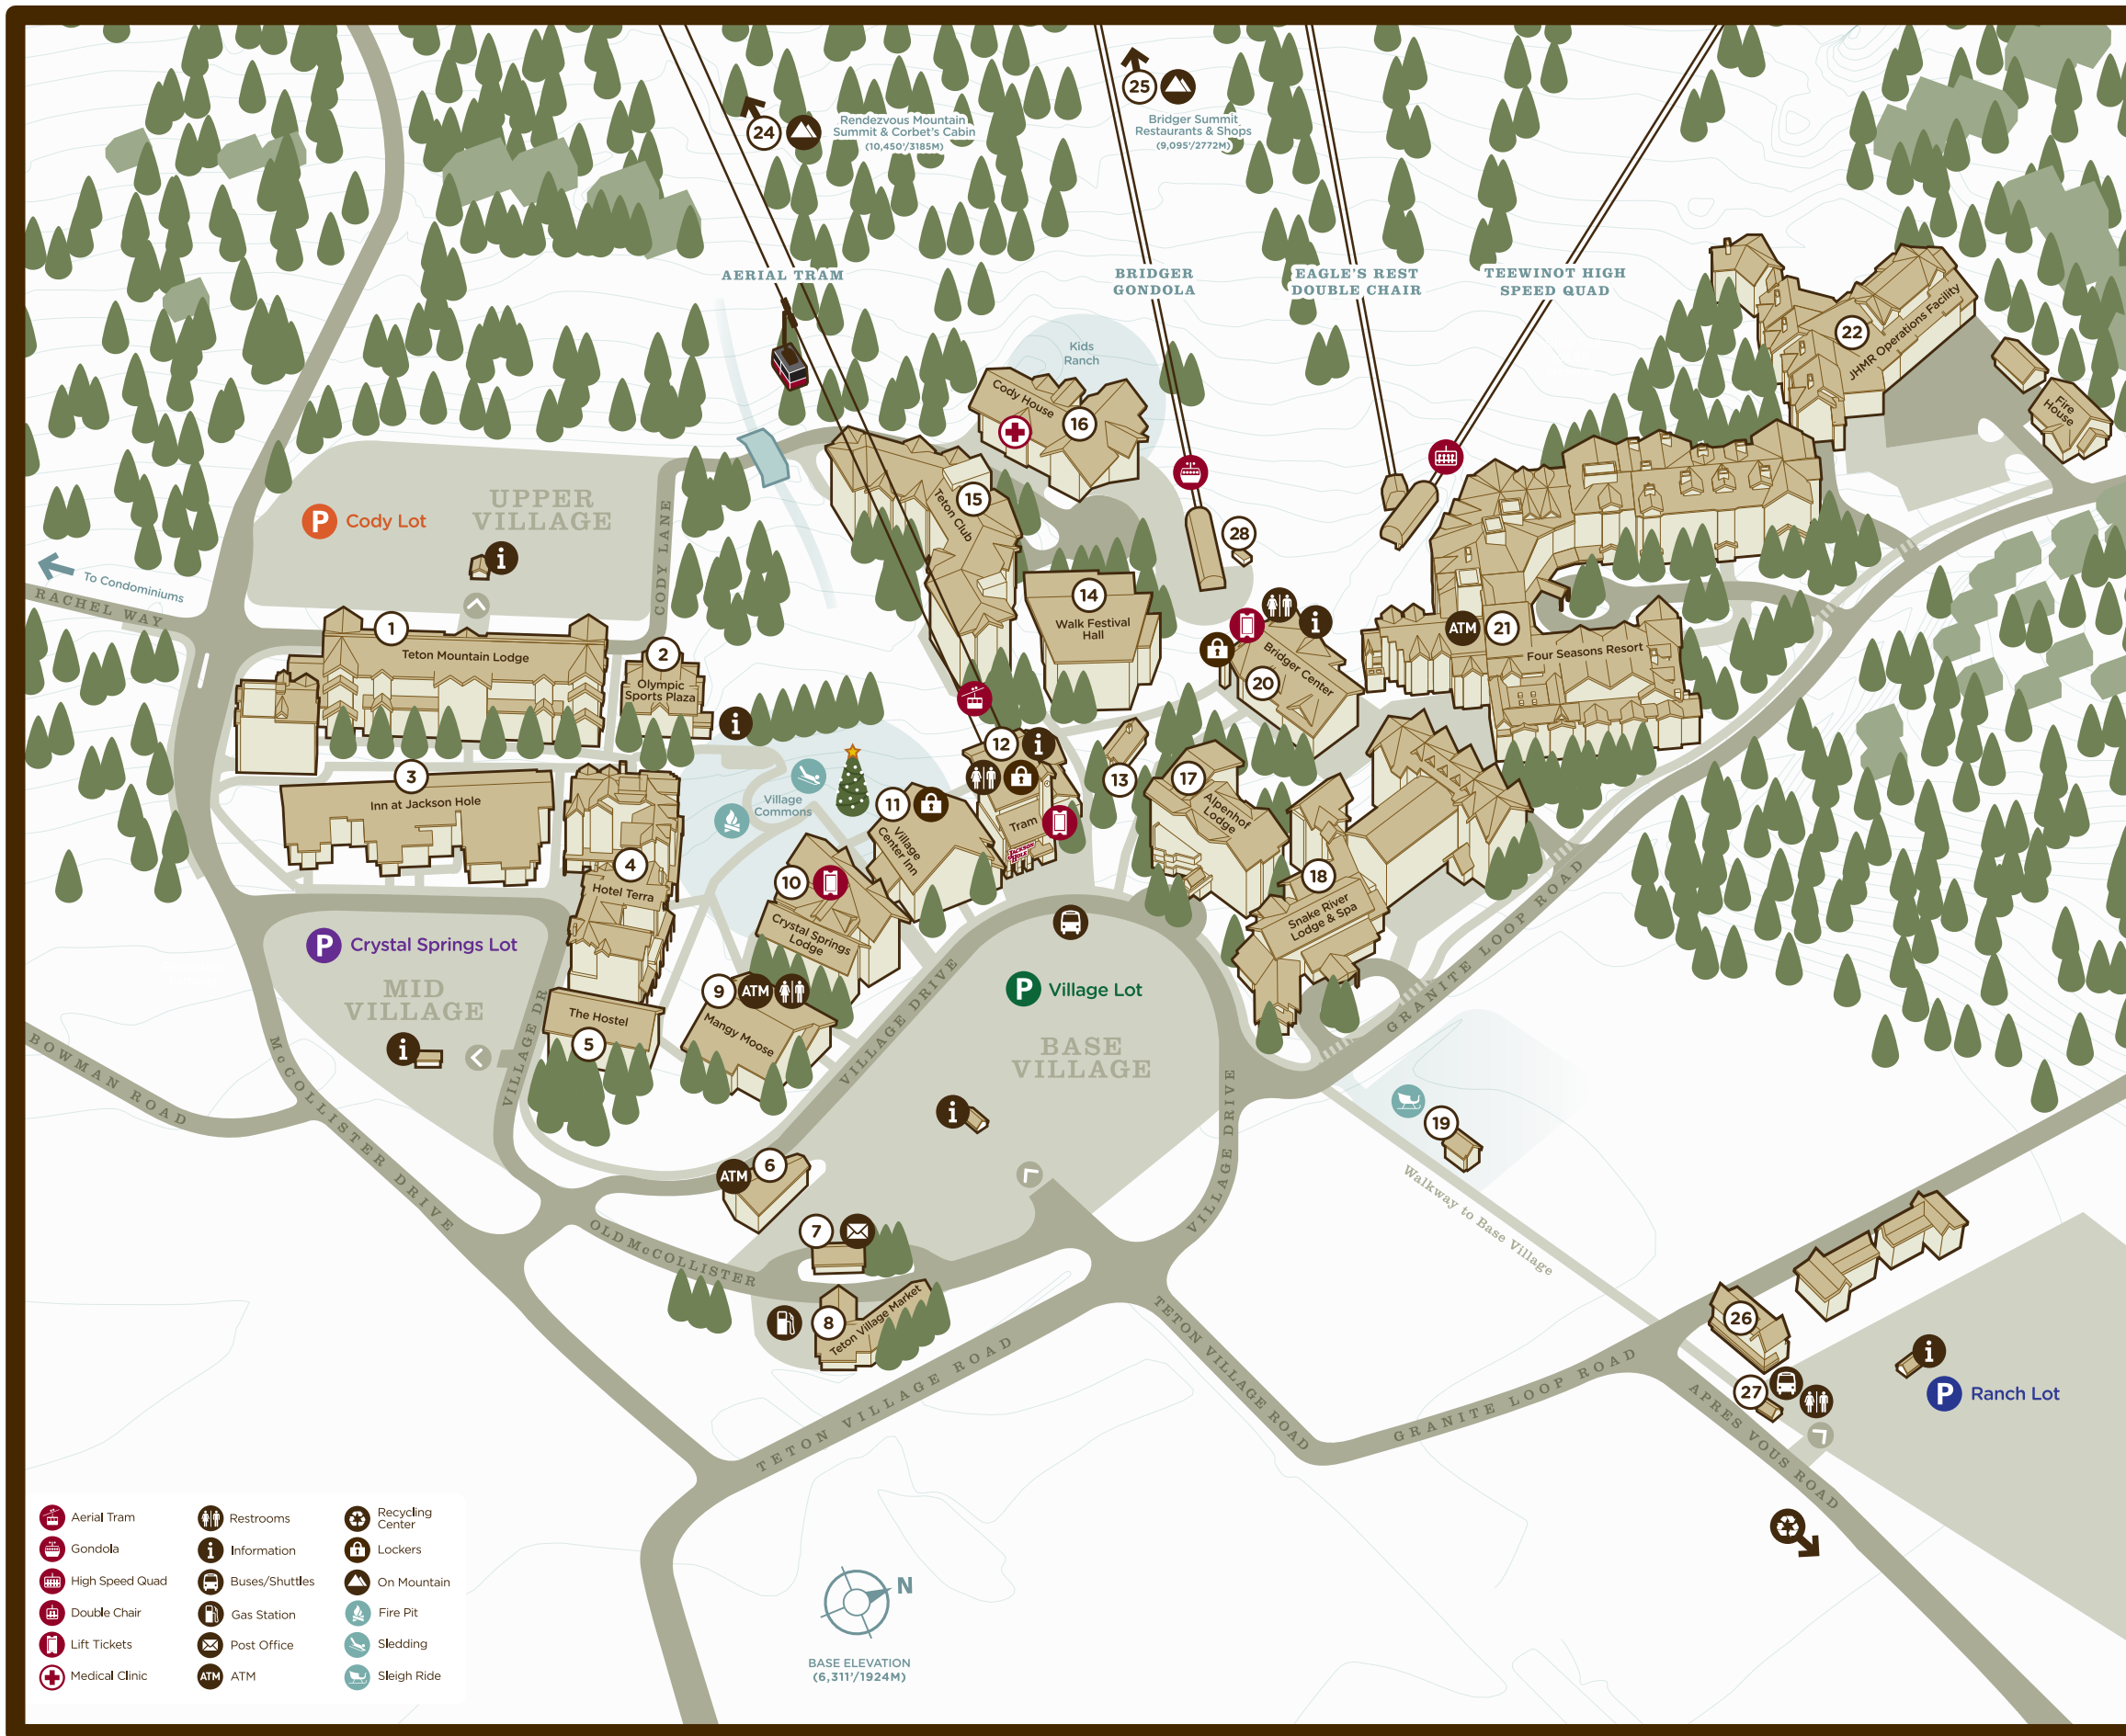

TETON VILLAGE MAP & DIRECTORY

ACTIVITIES

Complimentary Mtn. Tours	14
Grand Teton Music Festival	14
Guest Service Center	12 | 20
Jackson Hole Paragliding	20
JH Winter Adventures	9
Kid's Ranch	16
Mountain Sports School	20
Nat'l Park Ski & Snowshoe Tours	20
Rock Springs Yurt Reservations	20
Sledding Hill	19
Sleigh Rides	19

BANKING

Bank of Jackson Hole	10

FOOD & DRINK

The Alpenhof Bistro & Bar	17
The Alpenrose	17
Corbet's Cabin	24
Couloir Restaurant	25
Gamefish	18
The Handle Bar	21
Il Villaggio Osteria	4
The Jackson Hole General Store	13
Mangy Moose Restaurant	9
Mangy Moose Saloon	9
Masa Sushi	3
Nick Wilson's Deck & Bar	12
RMO Café	9
The Spur Restaurant & Bar	1
Terra Café	4
Teton Thai	26
Tin Can Cantina	28
The Village Café & Bar	11
Westbank Grill	21

LODGING

Alpenhof Lodge	17
Cody House	16
Crystal Springs Lodge	10
Four Seasons Resort	21
The Hostel	5

Hotel Terra	4
The Inn at Jackson Hole	3
JH Resort Lodging Check-In	8
Snake River Lodge & Spa	18
Teton Club	15
Teton Mountain Lodge	1
Village Center Inn	11

MISCELLANEOUS

Buses & Shuttles	
JHMR Admin. Offices	2 | 13 | 22
Lost & Found	12
Sinclair Gas Station	8
Teton Gravity Research	11
US Post Office	7

REAL ESTATE

JH Real Estate Associates	11
Sotheby's Int'l Realty	1 | 4 | 8 | 18 | 21

SHOPPING

Grand Fishing Adventures	10
Jackson Hole Sports	20
Jackson Tree House	4
Lee's Tees	11
Made	4
Mangy Moose Market & Cellars	9
Mangy Moose Shoppe	9
Pepi's Stiegler Sports	2 | 17
Rodeo	4 | 21
Skywolf's	9
TV Market & Bottle Shop	8
Teton Village Sports	10
Wilderness Sports	11
Wool & Whiskey	10

WELLNESS SPAS

Chill Spa	4
Sena Spa	15
Solitude Spa	1
The Spa at Four Seasons	21
The Spa at Snake River Lodge	18

- Aerial Tram
- Gondola
- High Speed Quad
- Double Chair
- Lift Tickets
- Medical Clinic
- Restrooms
- Information
- Buses/Shuttles
- Gas Station
- Post Office
- ATM
- Recycling Center
- Lockers
- On Mountain
- Fire Pit
- Sledding
- Sleigh Ride

BASE ELEVATION
(6,311'/1924M)