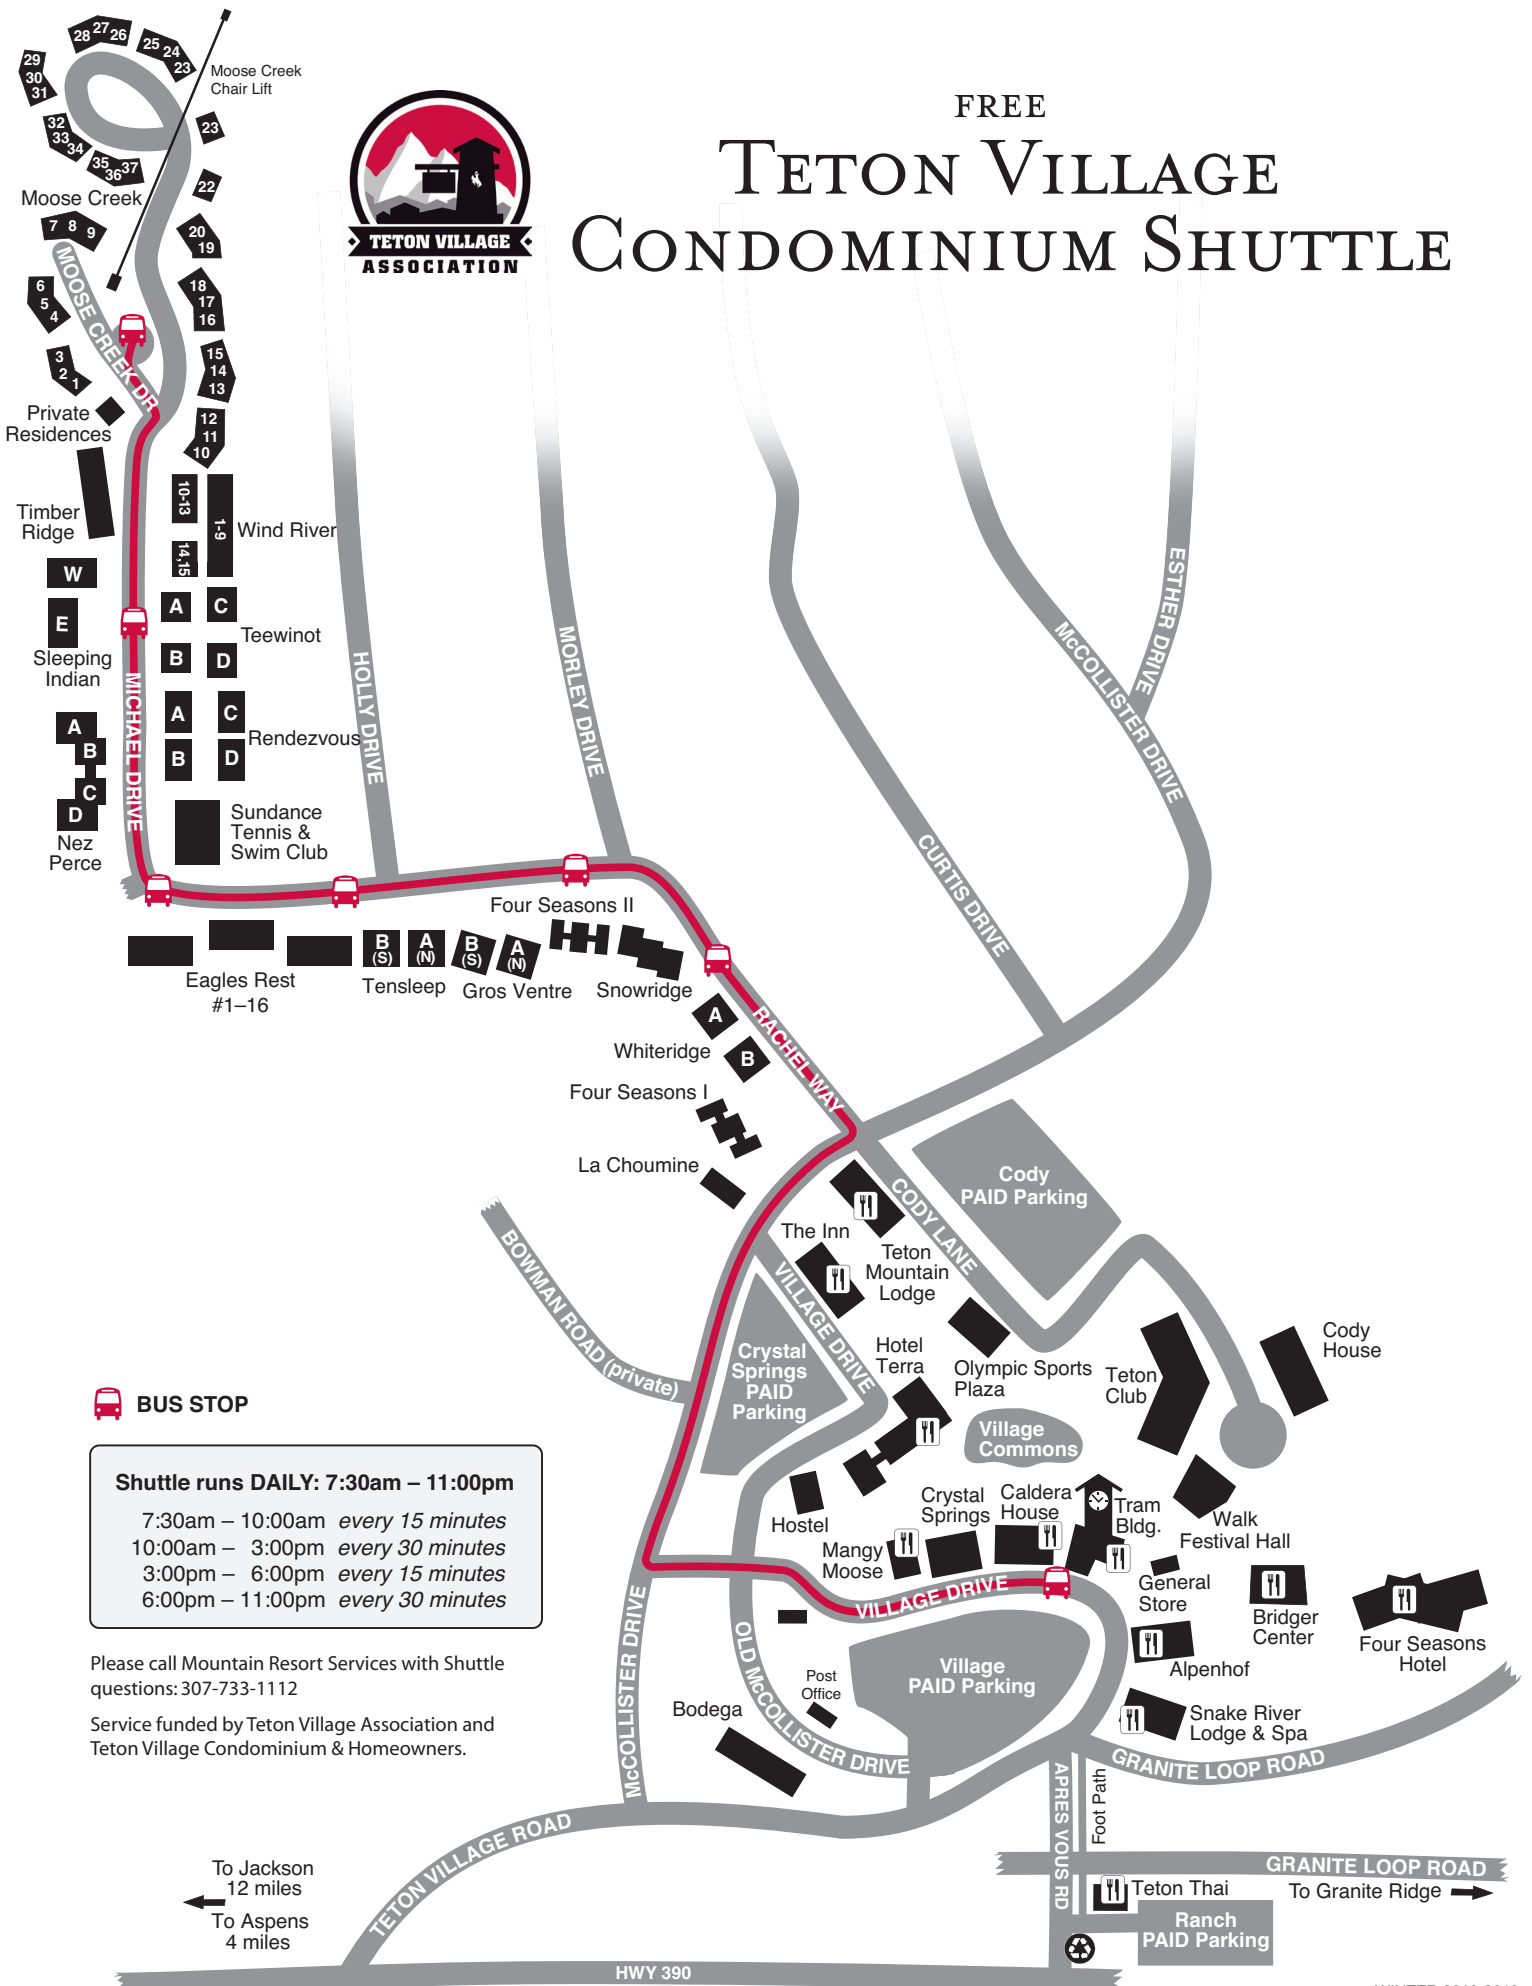

# FREE TETON VILLAGE CONDOMINIUM SHUTTLE

 **BUS STOP**

**Shuttle runs DAILY: 7:30am – 11:00pm**  
 7:30am – 10:00am *every 15 minutes*  
 10:00am – 3:00pm *every 30 minutes*  
 3:00pm – 6:00pm *every 15 minutes*  
 6:00pm – 11:00pm *every 30 minutes*

Please call Mountain Resort Services with Shuttle questions: 307-733-1112

Service funded by Teton Village Association and Teton Village Condominium & Homeowners.

To Jackson  
12 miles  
To Aspens  
4 miles

GRANITE LOOP ROAD  
To Granite Ridge →  
← Teton Thai  
Ranch PAID Parking

HWY 390