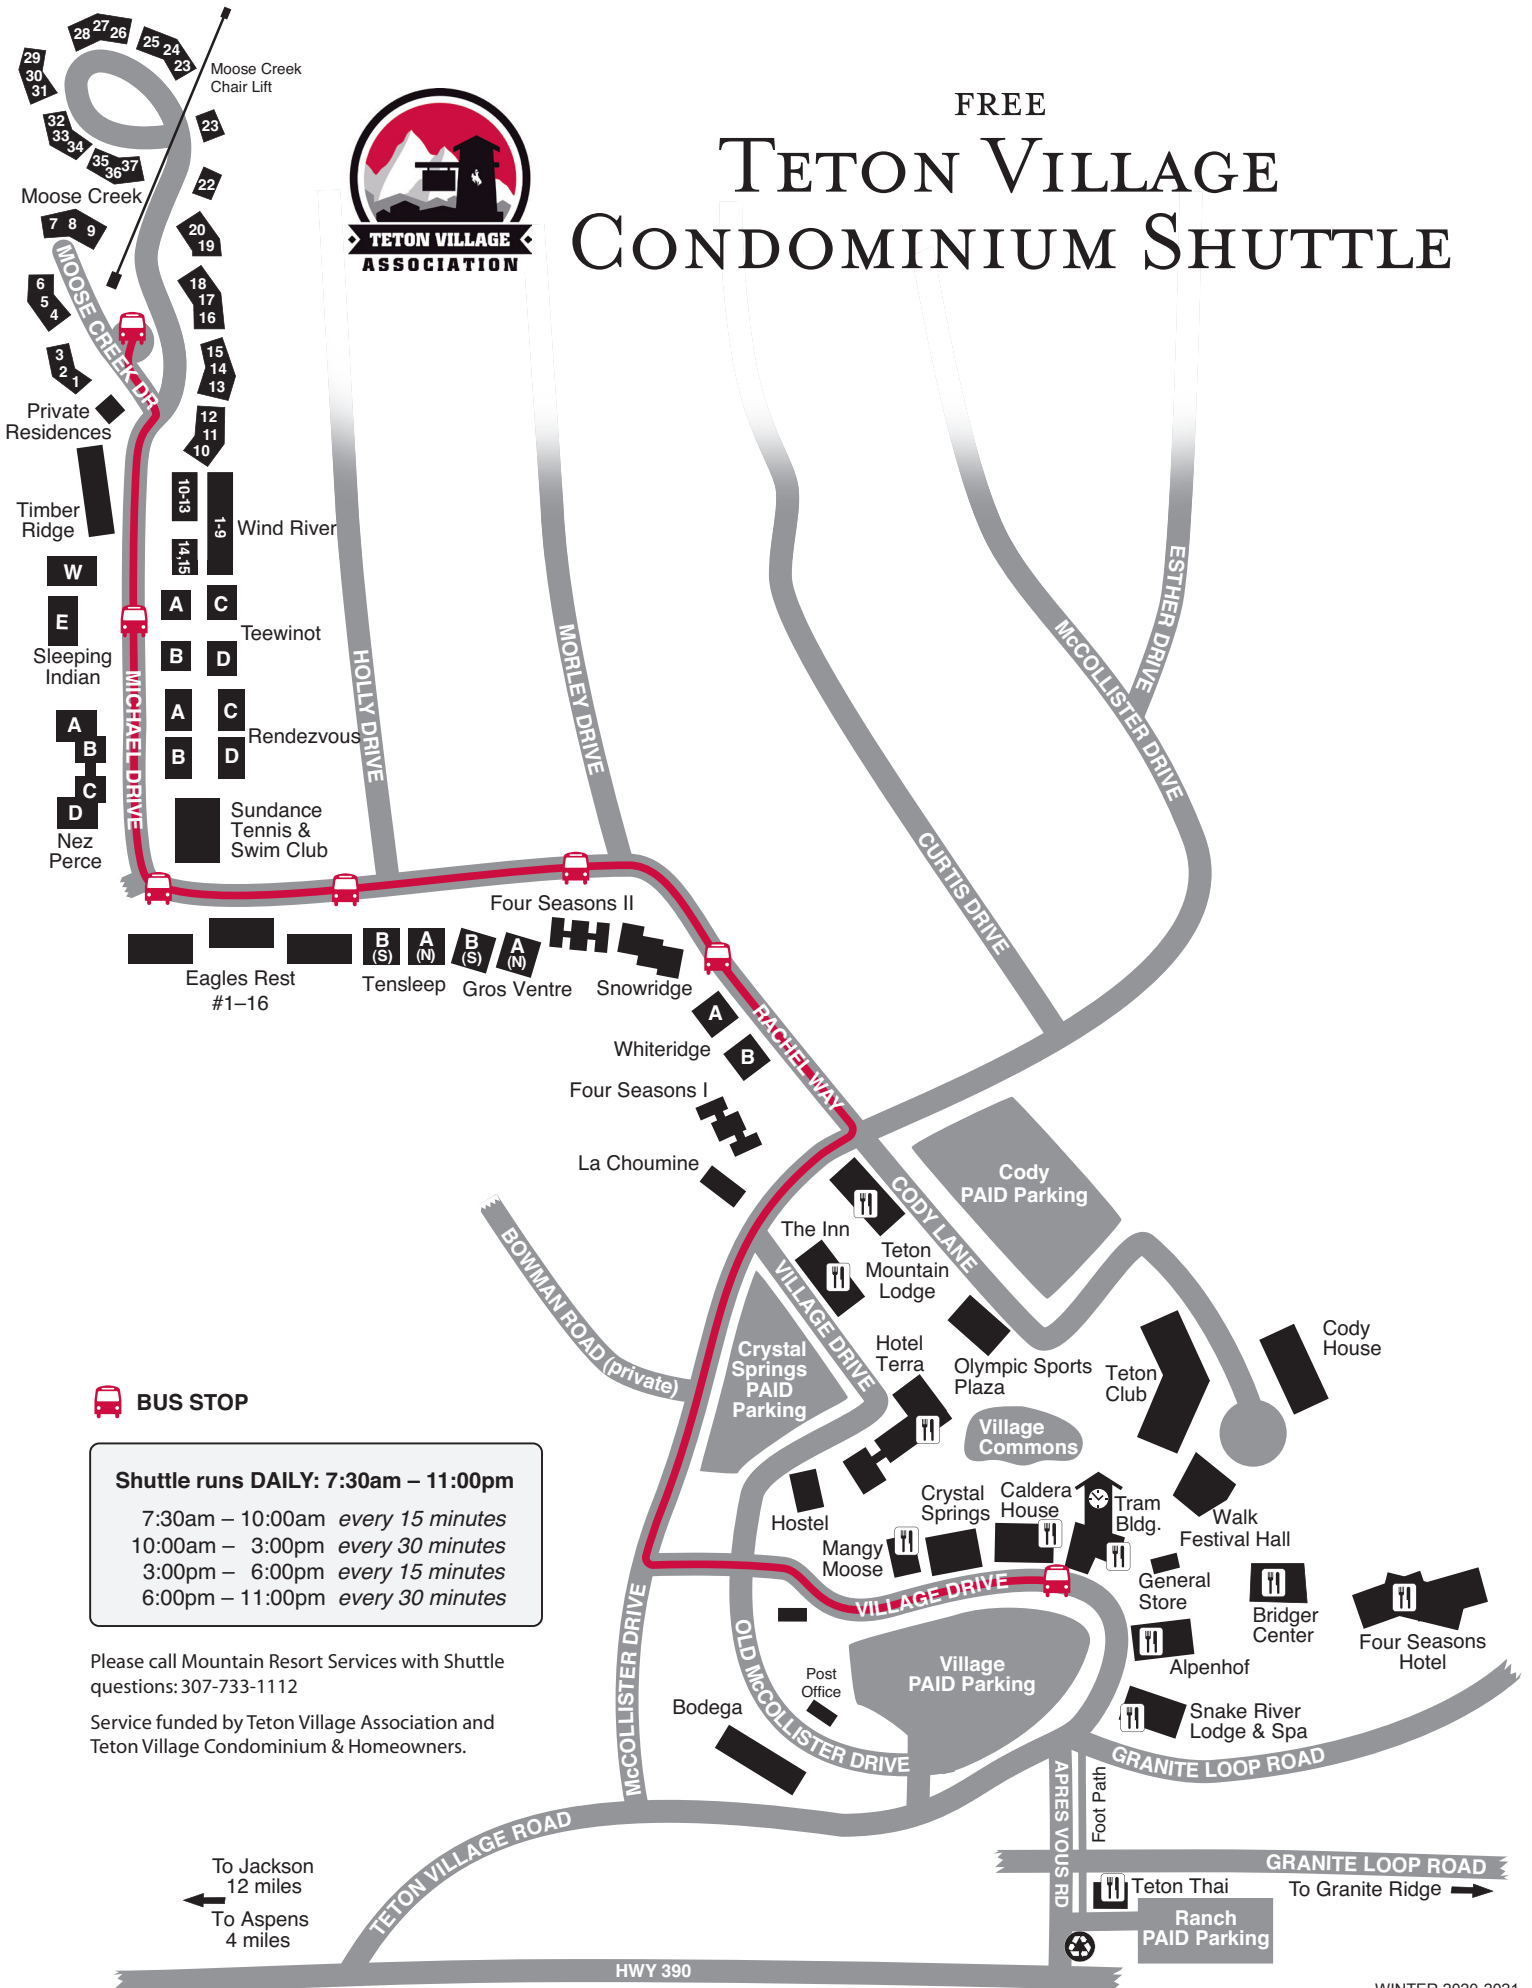

FREE TETON VILLAGE CONDOMINIUM SHUTTLE

BUS STOP

Shuttle runs DAILY: 7:30am – 11:00pm
 7:30am – 10:00am *every 15 minutes*
 10:00am – 3:00pm *every 30 minutes*
 3:00pm – 6:00pm *every 15 minutes*
 6:00pm – 11:00pm *every 30 minutes*

Please call Mountain Resort Services with Shuttle questions: 307-733-1112

Service funded by Teton Village Association and Teton Village Condominium & Homeowners.

To Jackson
12 miles
To Aspens
4 miles

GRANITE LOOP ROAD
To Granite Ridge →
← Teton Thai Ranch PAID Parking

HWY 390